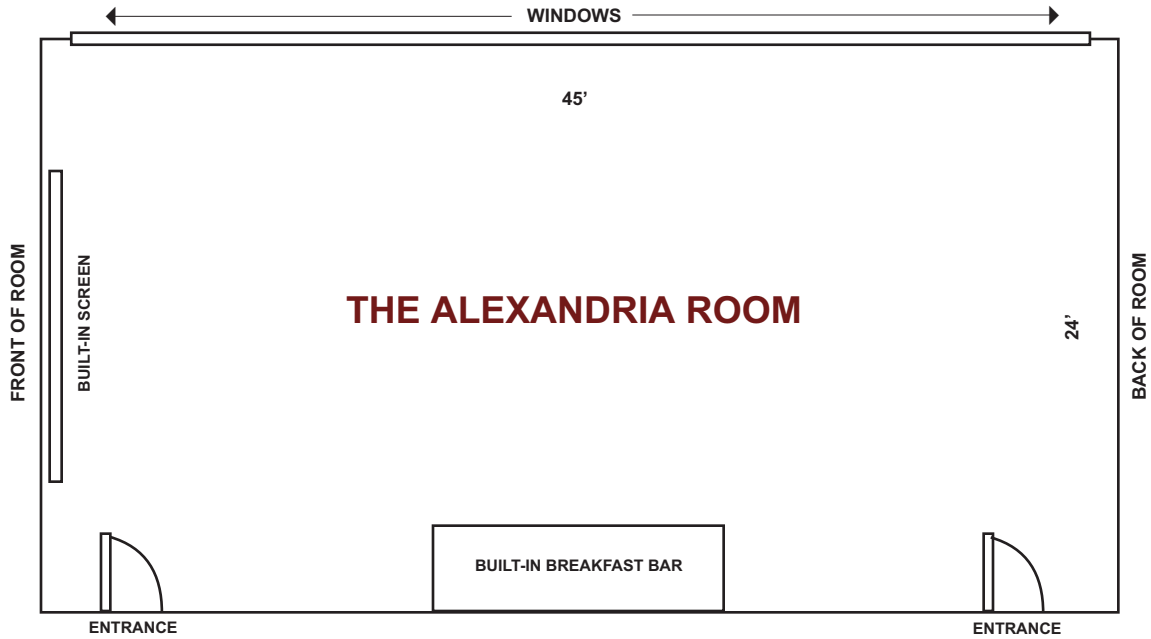

HAWTHORN
 SUITES BY WYNDHAM
 ALEXANDRIA, VIRGINIA

MEETING LAYOUT SPECIFICATIONS		
ROUNDS	THEATER STYLE	CLASSROOM STYLE
90 ppl	100 ppl	60 ppl
HOLLOW SQUARE	CONFERENCE	U-SHAPE
40 ppl	40 ppl	30 ppl